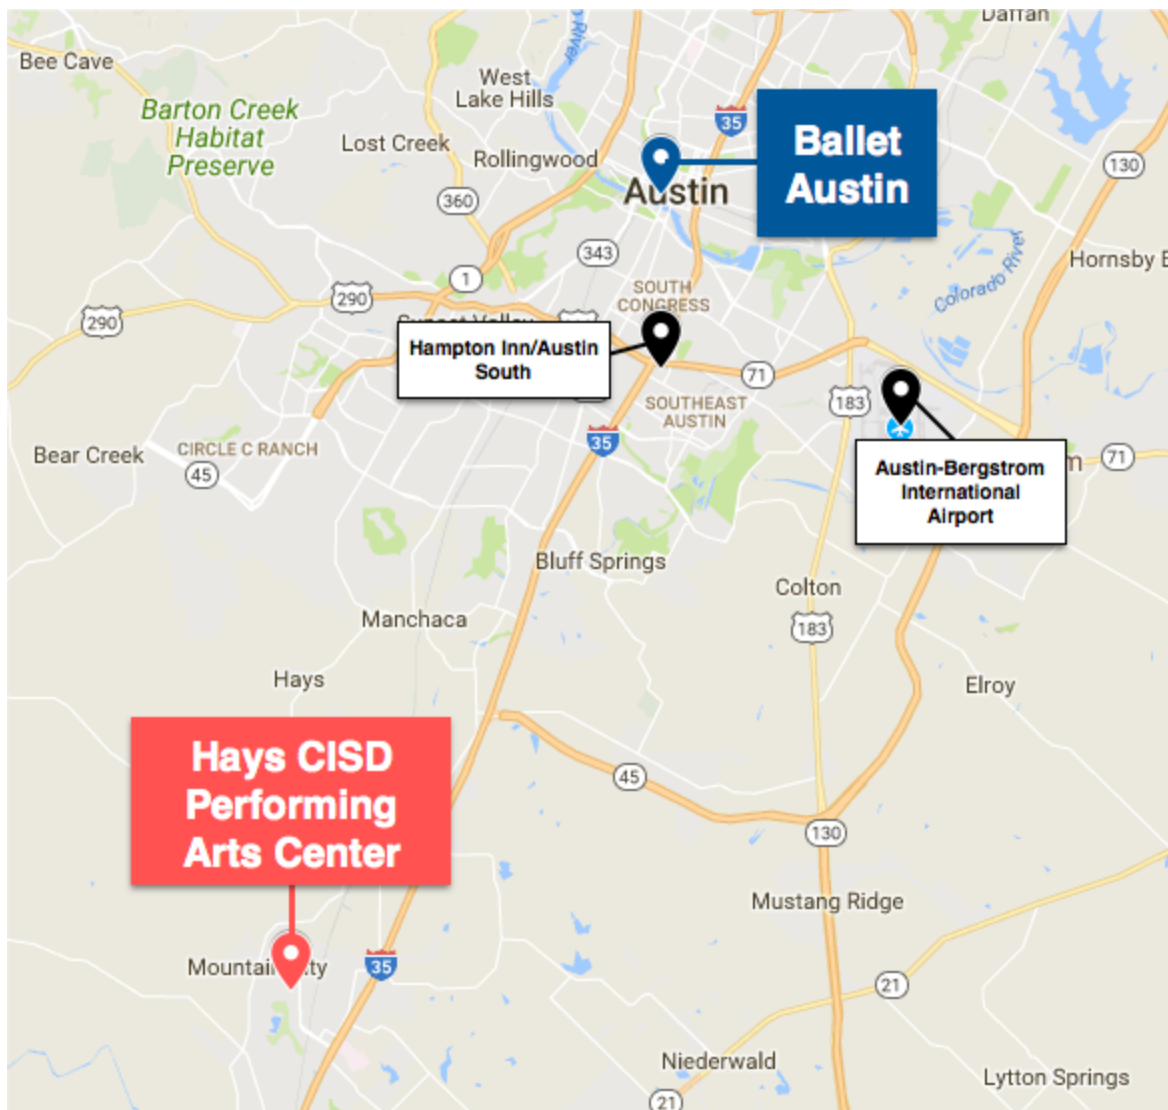

Distances:

Distance between theater and studios: 20 miles, approximately 30 minute drive

Distance from airport to theater: 24 miles, approximately 30 minute drive

Distance from airport to studios: 12 miles, approximately 25 minute drive

Distance from airport to hotel: 8 miles, approximately 20 minute drive

Distance from hotel to theater: 5 miles, approximately 15 minute drive

Distance from hotel to studios: 15 miles, approximately 20 minute drive