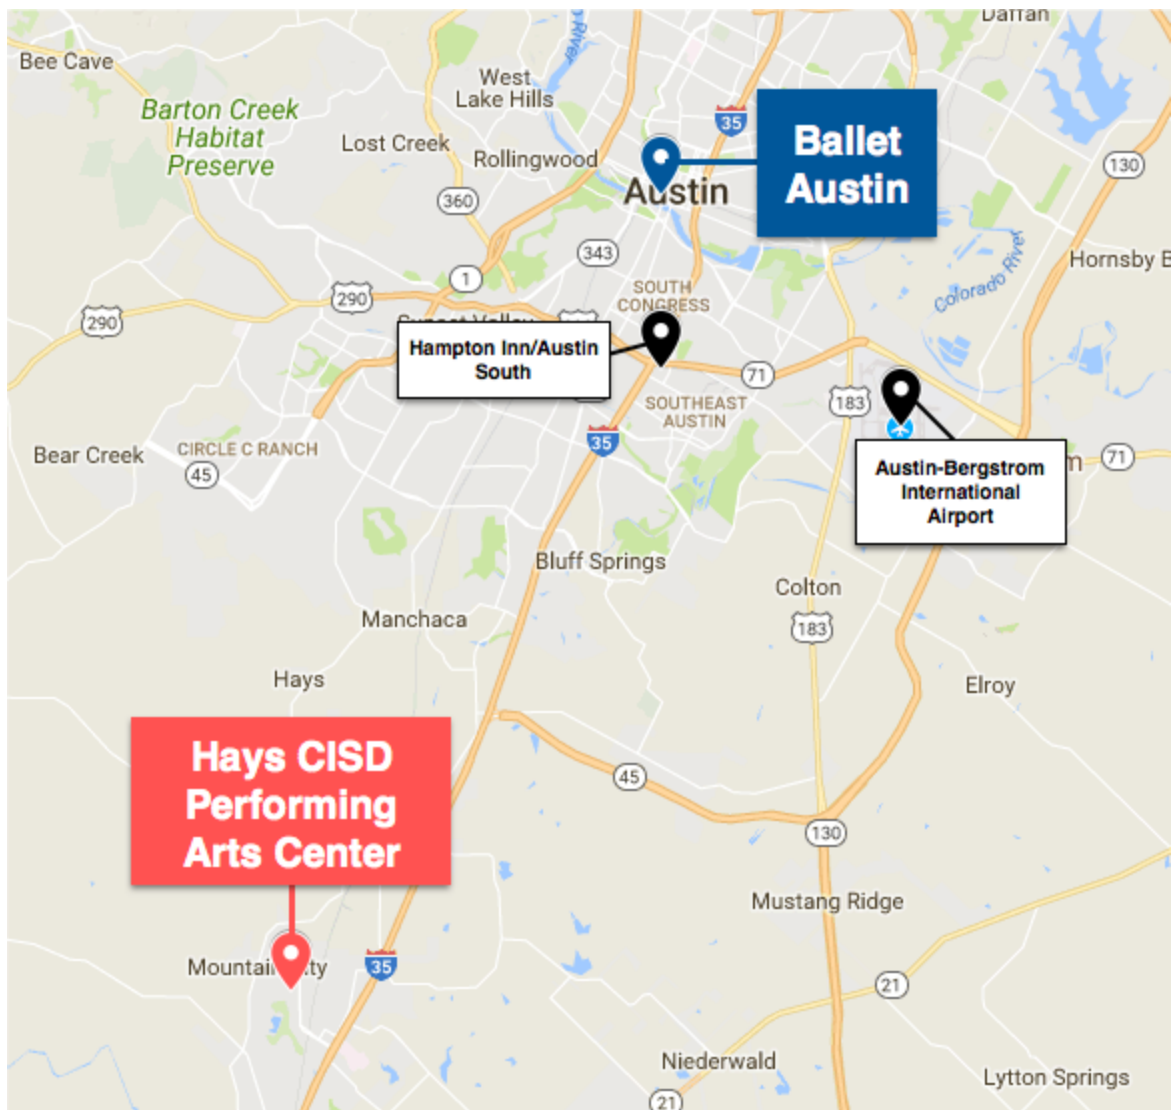

Distances:

Distance between theater and studios: 20 miles, approximately 30 minute drive

Distance from airport to theater: 24 miles, approximately 30 minute drive

Distance from airport to studios: 12 miles, approximately 25 minute drive

Distance from airport to hotel: 8 miles, approximately 20 minute drive

Distance from hotel to theater: 5 miles, approximately 15 minute drive

Distance from hotel to studios: 15 miles, approximately 20 minute drive