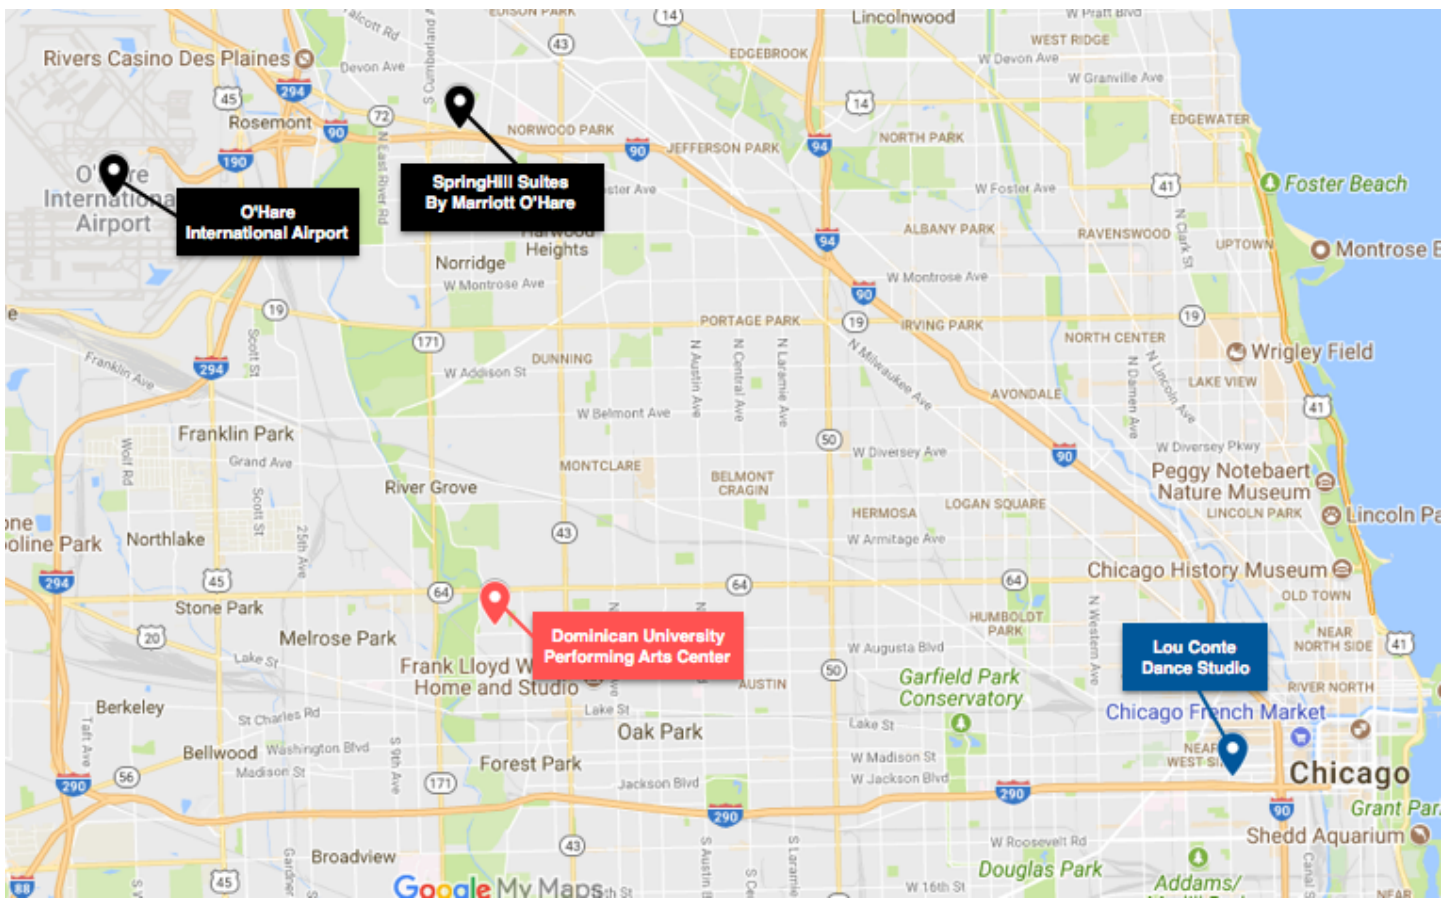

Dining:

Theater - nearby lunch options:

Alpine Food Shop - $$, 0.9 miles away

Website: <http://alpinefoodshop.com/>

Hours of Operation: Mon closed, Tue & Sat 9:00 AM - 6:00 PM, Sun 9:00 AM - 2:00 PM

Cuisine: Italian

Address: 7538 W North Ave, Elmwood Park, IL 60707

Phone Contact: (708) 453-3505

Panera Bread - $$, 1 mile away

Website:

<http://locations.panerabread.com/il/elmwood-park/7400-west-north-avenue.html?utm_medium=display-ad&utm_source=paid-digital&utm_campaign=yext&utm_content=local-search>

Hours of Operation: Mon to Sat 5:30 AM - 10:00 PM, Sun 7:30 AM - 9:00 PM

Cuisine: Sandwiches

Address: 7400 W North Ave, Elmwood Park, IL 60707

Phone Contact: (708) 452-2562

New China Buffet - $$, 1.4 miles away

Hours of Operation: Sun to Thu 11:00 AM - 9:00 PM, Fri & Sat 11:00 AM - 10:00 PM

Website:

<https://www.zomato.com/chicago/new-china-buffet-melrose-park/menu?utm_source=Google&utm_medium=Local&utm_campaign=GoogleMenus>

Cuisine: Chinese

Address: 8339 W North Ave, Melrose Park, IL 60160

Phone Contact: (708) 345-3278

Subway - $, 1.4 miles away

Hours of Operation:

Website: <https://order.subway.com/Cart/Menu2.aspx>