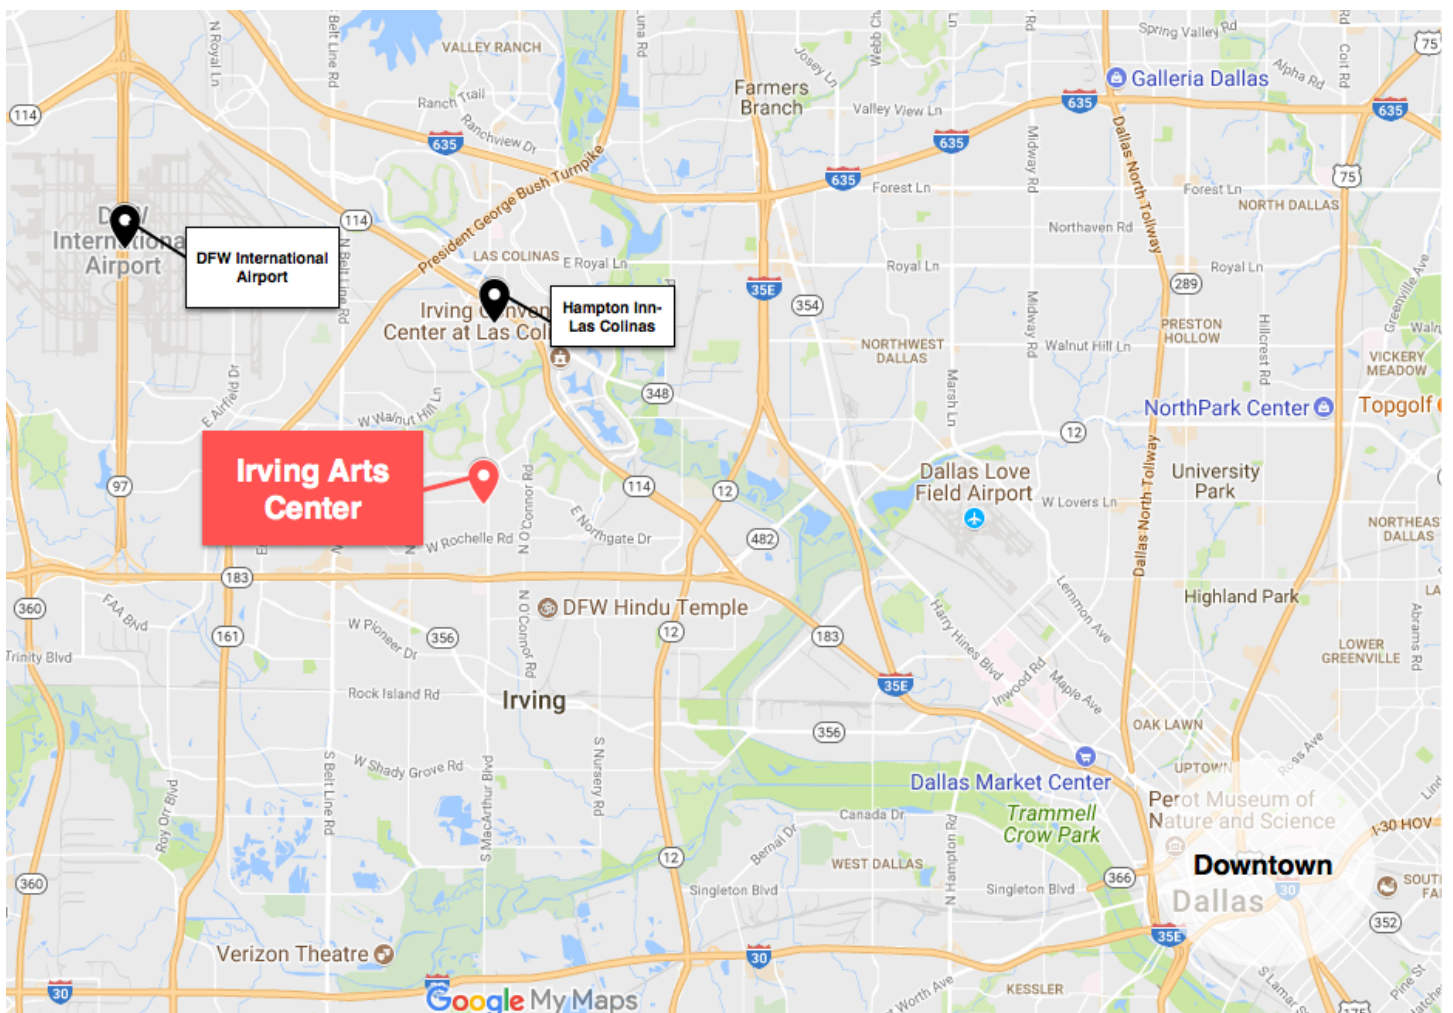

Distances:

Distance between theater and studios: Located on the same campus

Distance from airport to theater and studios: 10 miles, approximately 15 minute drive from DFW; 10 miles, approximately 25 minute drive from Dallas Love Field Airport

Distance from airport to hotel: 9 miles, approximately 10 minute drive from DFW; 10 miles, approximately 20 minute drive from Dallas Love Field Airport

Distance from hotel to theater and studios: 3 miles, approximately 10 minutes driving