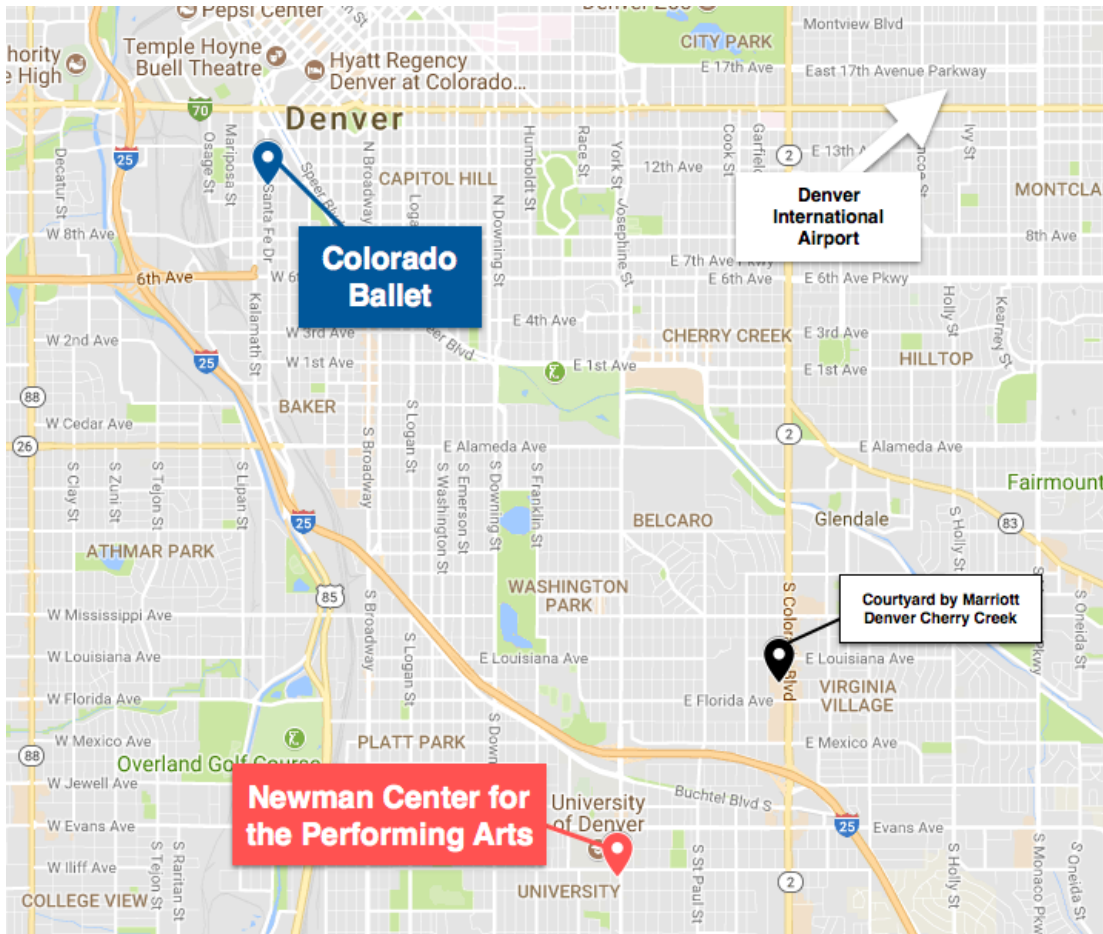

Distances:

Distance between theater and studios: 5 miles, approximately 15 minutes driving

Distance from airport to theater: 30 miles, approximately 35 minutes driving

Distance from airport to studio: 25 miles, approximately 30 minutes driving

Distance from hotel to airport: 25 miles, approximately 40 minutes driving

Distance from hotel to theater: 2 miles, approximately 10 minutes driving

Distance from hotel to studio: 5 miles, approximately 15 minutes driving