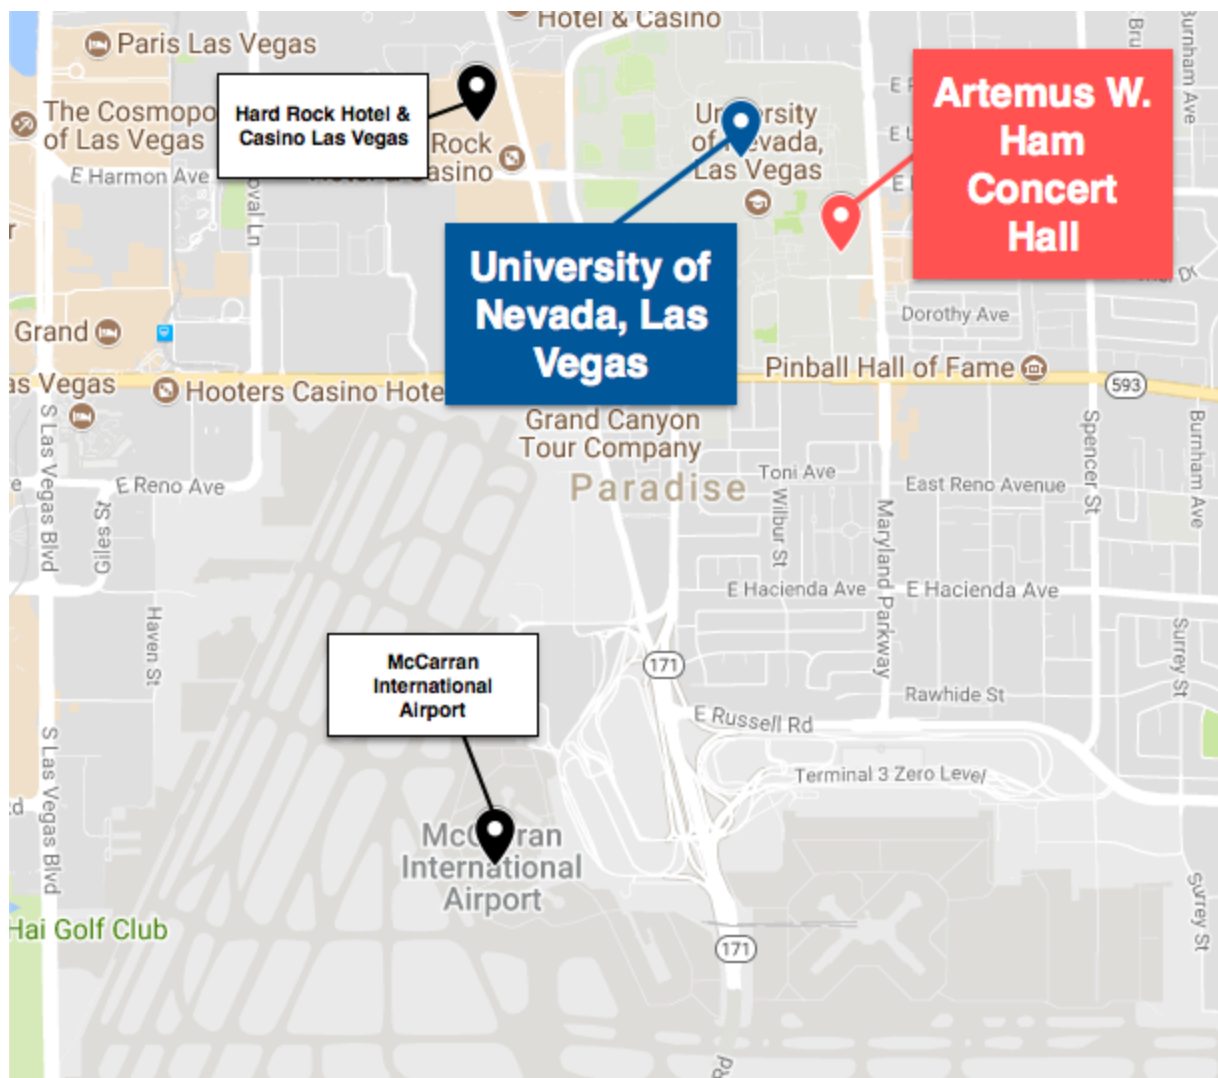

Website: N/A

Cuisine: Mexican

Address: 4455 Paradise Rd, Las Vegas, NV 89169

Phone: (702) 693-5525

Distances:

Distance between theater and studios: Located on the same campus

Distance from airport to theater and studios: 1 mile, approximately 25 minute drive

Distance from airport to hotel: 3.5 miles, approximately 10 minute drive

Distance from hotel to theater and studios: 3 miles approximately 10 minute drive

Dining:

Theater/studio - nearby lunch options:

Roberto's Taco Shop - \$, 0.3 miles away

Hours of Operation: 24/7

Website: www.robertostacoshop.com

Cuisine: Mexican

Address: 1220 E Harmon Ave A-2, Las Vegas, NV 89119

Phone: (702) 792-3611

Chipotle - \$, 0.3 miles away

Hours of Operation: Daily 10:45 AM - 10:00 PM