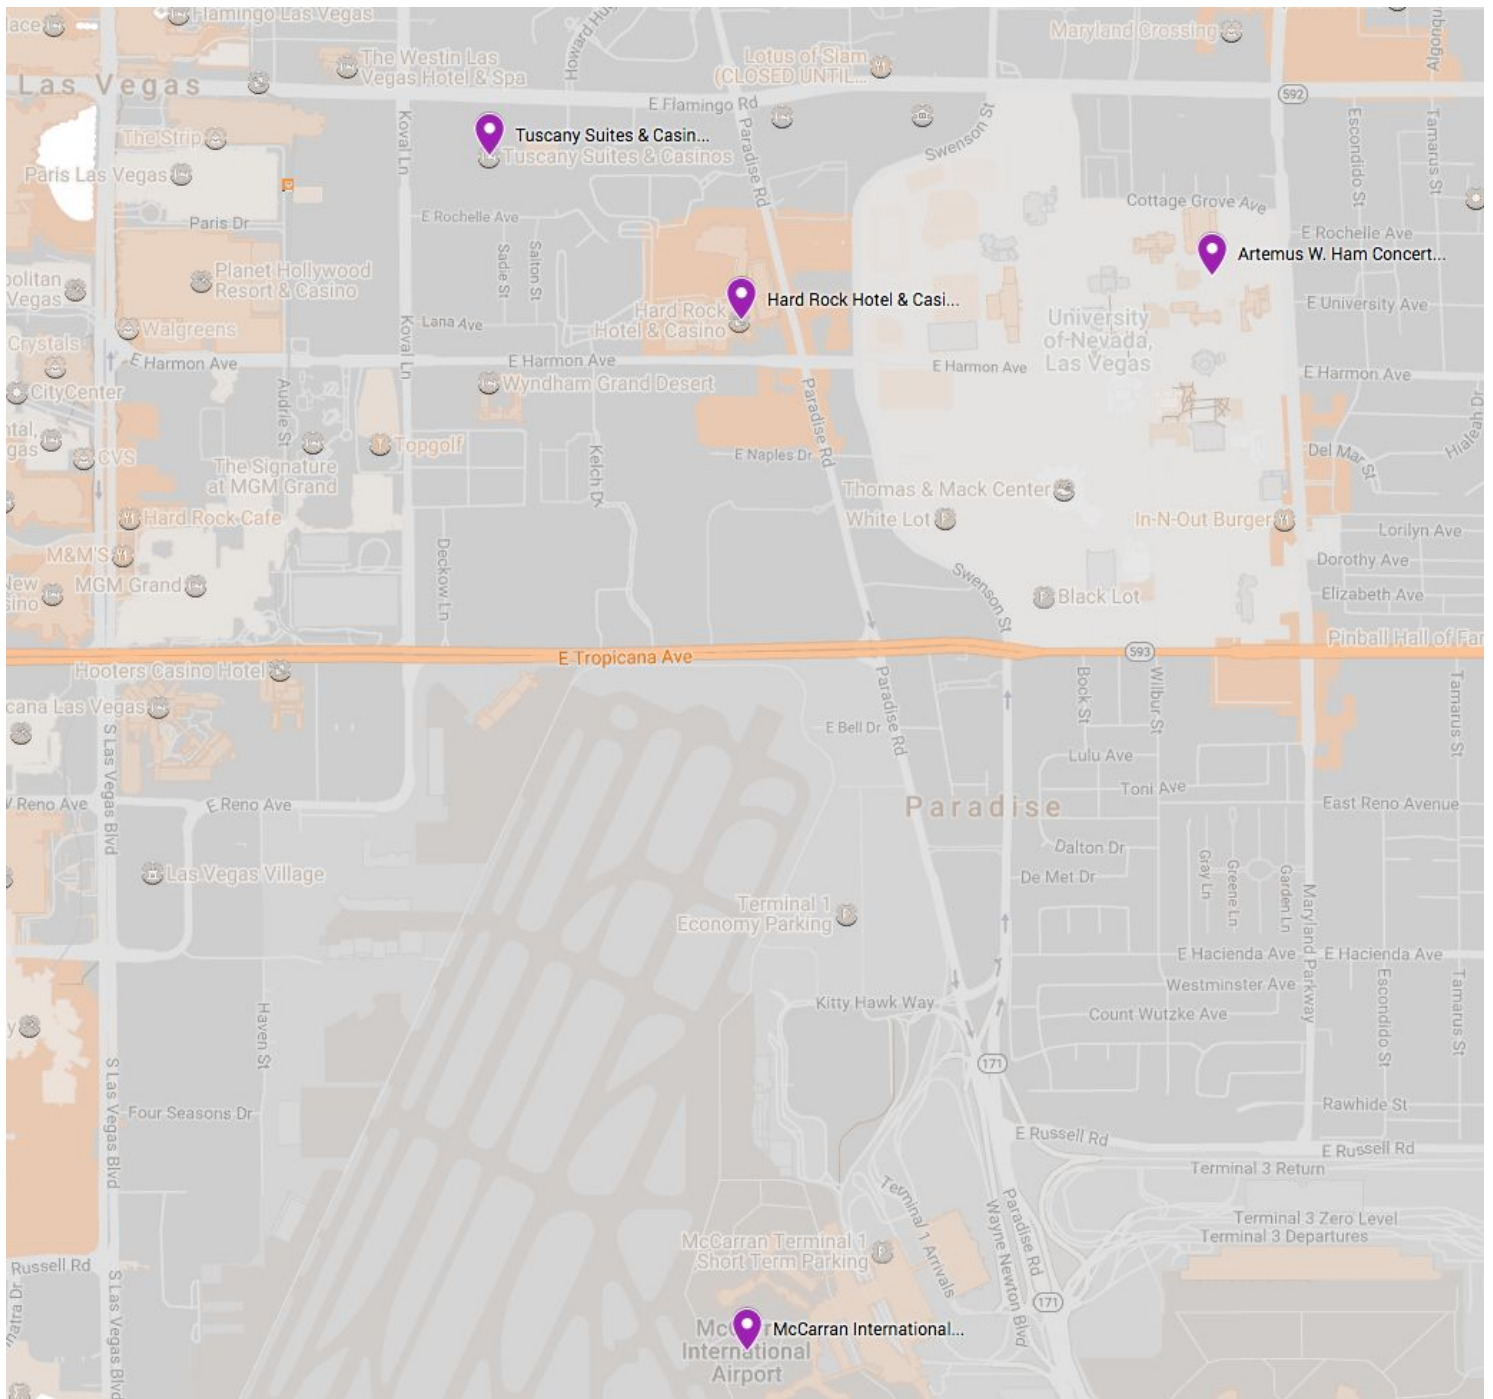

Distance from airport to Hard Rock Hotel: 1 miles, approximately 3 minute drive

Distance from airport to Tuscany Suites: 1.7 miles, approximately 6 minute drive

Distance from Hard Rock Hotel to theater and studios: 1.7 miles approximately 5 minute drive

Distance from Tuscany Suites to theater and studios: 1.6 miles, approximately 4 minute drive

Dining:

Theater/studio - nearby lunch options:

Roberto's Taco Shop - \$, 0.3 miles away

Hours of Operation: 24/7