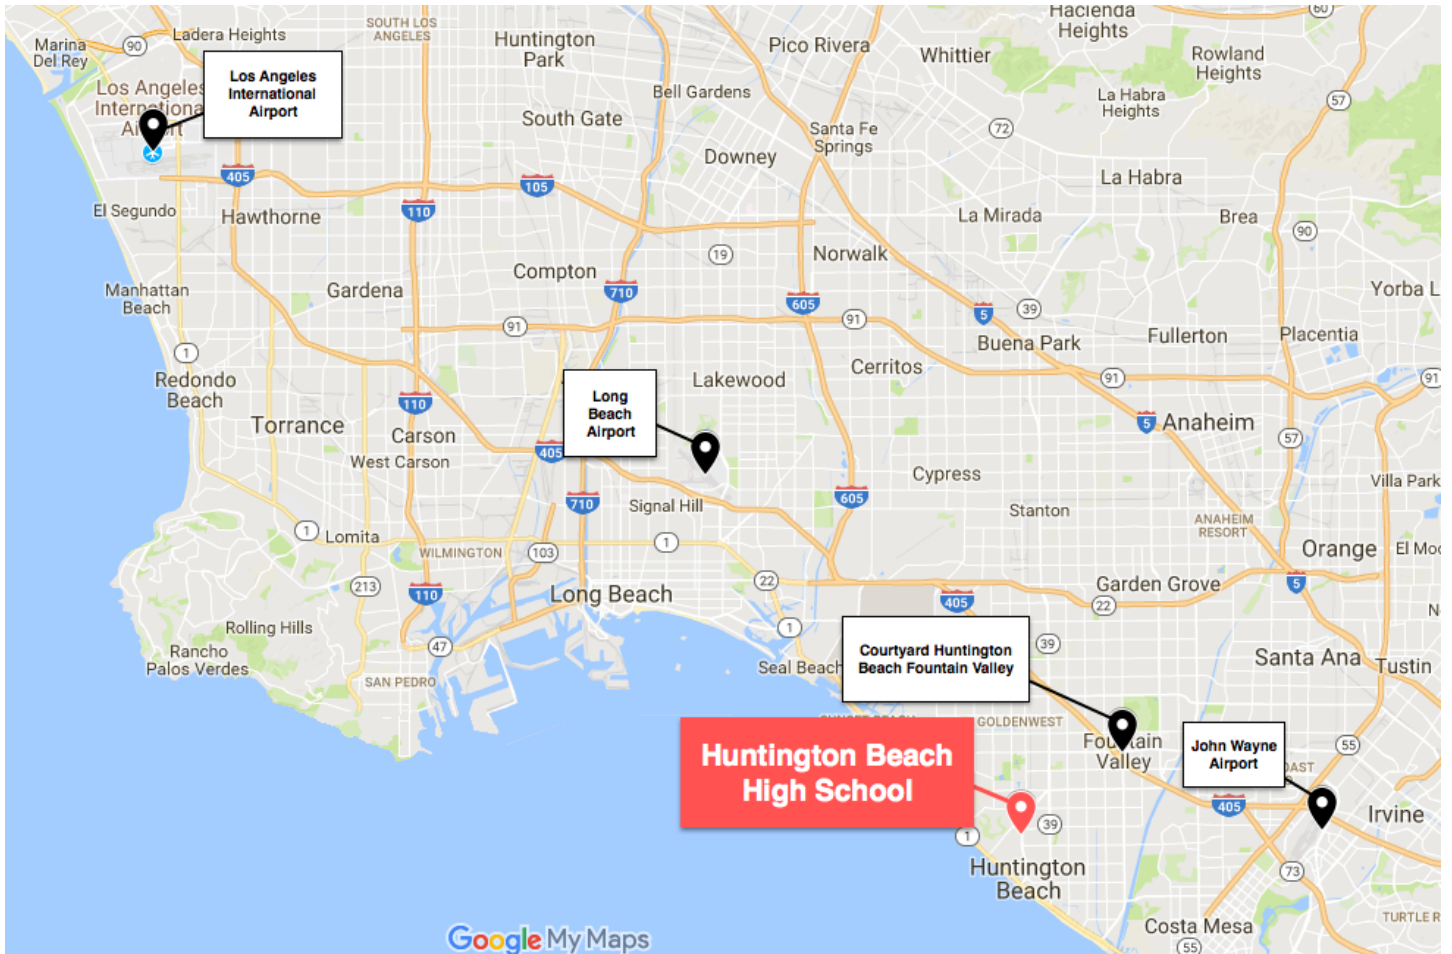

Distances:

Distance between theater and studios: located on the same campus

Distance from airport to theater and studio: 35 miles, approximately 45 minute drive from LAX; 15 miles, approximately 20 minute drive from Long Beach Airport; 10 miles, approximately 20 minute drive from John Wayne Airport

Distance from airport to hotel: 35 miles, approximately 40 minute drive from LAX; 15 miles, approximately 15 minute drive from Long Beach Airport; 9 miles, approximately 15 minute drive from John Wayne Airport

Distance from hotel to theater and studios: 5 miles, approximately 10 minute drive

Dining:

Theater/studio - nearby lunch options:

Main St. Coffee & Books - $, 0.3 miles away

Website: N/A

Hours of Operation: Mon 6:30 AM - 5:00 PM, Tue to Thu 6:30 AM - 9:00 PM, Fri 6:30 AM - 5:00 PM, Sat 7:00 AM - 2:00 PM & 5:00 PM - 8:00 PM, Sun 7:00 AM - 2:00 PM

Cuisine: Sandwiches

Address: 1215 Main St, Huntington Beach, CA 92648

Phone Contact: (714) 845-5350

Starbucks - $$, 0.4 miles away

Website: <https://www.starbucks.com/>

Hours of Operation: Mon to Fri 5:00 AM - 9:00 PM, Sat & Sun 5:30 AM - 9:00 PM

Cuisine: Coffeeshop

Address: 7201 W Yorktown Ave, Huntington Beach, CA 92648

Phone Contact: (714) 536-6449