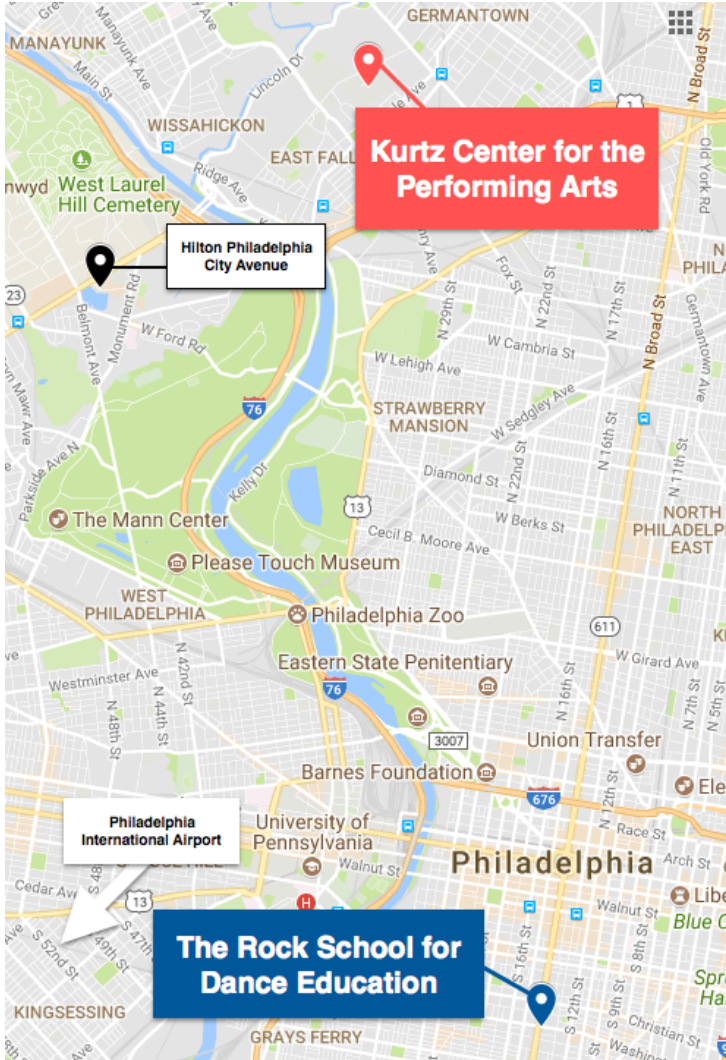

Distances:

Distance between theater and studios: 9 miles, approximately 20 minutes driving

Distance from airport to theater: 15 miles, approximately 25 minutes driving

Distance from airport to studios: 8 miles, approximately 20 minutes driving

Distance from hotel to theater: 3 miles, approximately 10 minutes driving

Distance from hotel to studios: 8 miles, approximately 25 minutes driving

Distance from airport to hotel: 15 miles, approximately 20 minutes driving

Dining:

Theater - nearby lunch options:

Rose Petals Café - $$, 0.8 miles away

Hours of Operation: Mon closed, Tue to Fri 8:00 AM - 3:00 PM, Sat & Sun 8:00 AM - 4:00 PM

Website: <https://www.rosepetalscafe.com/>

Cuisine: Coffeeshop

Address: 322 W Chelton Ave, Philadelphia, PA 19144

Phone: (267) 388-1150

Pizza Hut - $, 0.8 miles away

Hours of Operation: Sun to Thu 10:30 AM - 11:00 PM, Fri & Sat 10:30 AM - 12:00 AM

Website: <https://www.pizzahut.com/#/home>

Cuisine: Pizzeria

Address: 301 W Chelton Ave, Philadelphia, PA 19144

Phone: (215) 844-2001