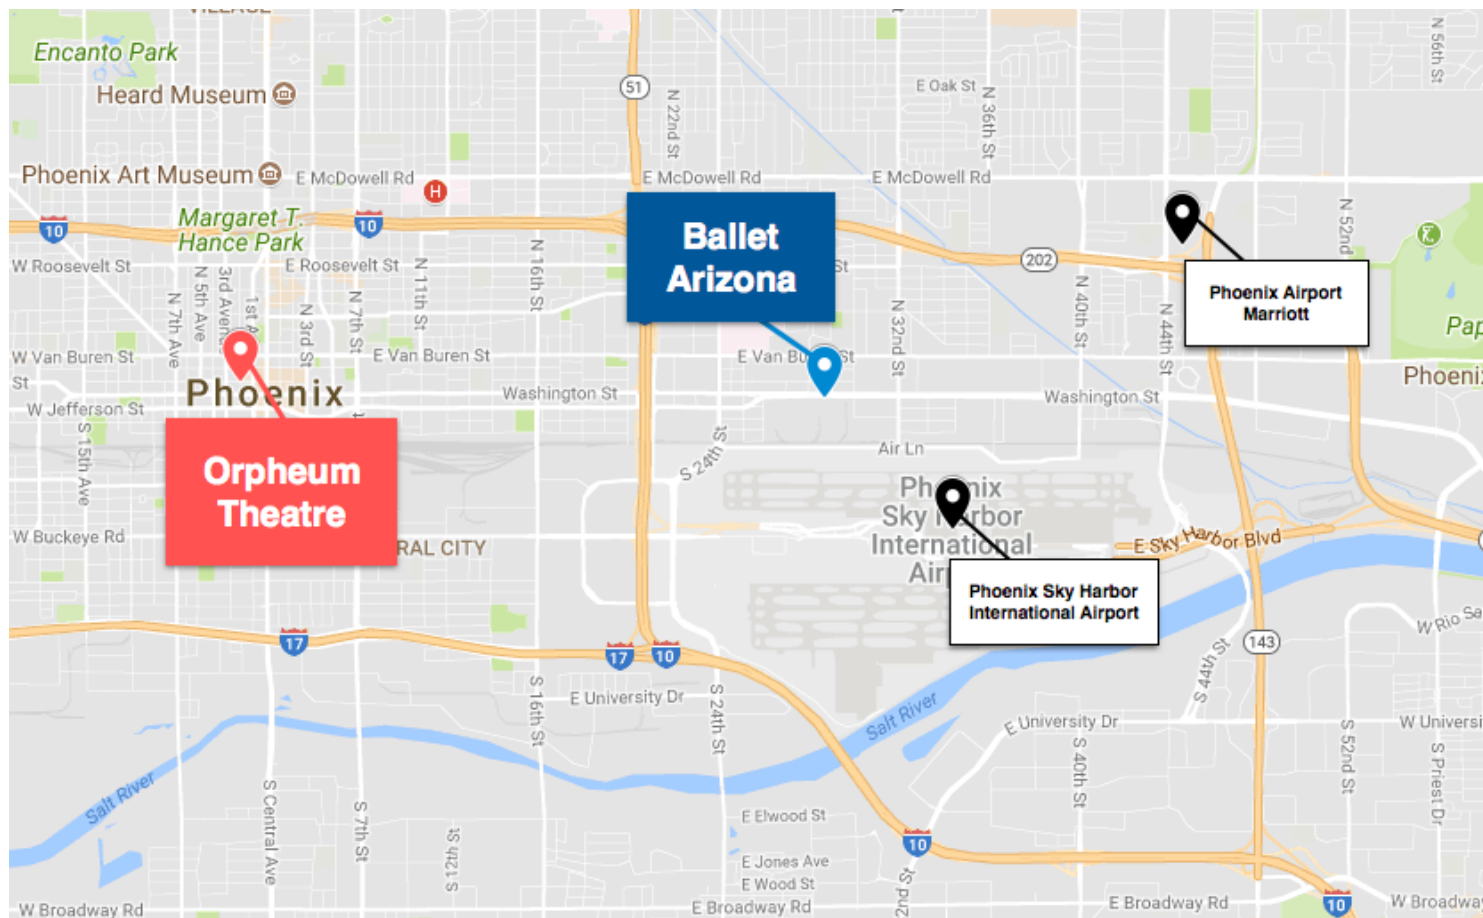

## Distances:

**Distance between theater and studios:** 4 miles approximately 12 minute drive

**Distance from airport to theater:** 6 miles approximately 11 minute drive

**Distance from airport to studio:** 2 miles approximately 6 minute drive

**Distance from airport to hotel:** 6 miles approximately 10 minute drive

**Distance from hotel to theater:** 7 miles approximately 15 minute drive

**Distance from hotel to studios:** 3 miles approximately 10 minute drive