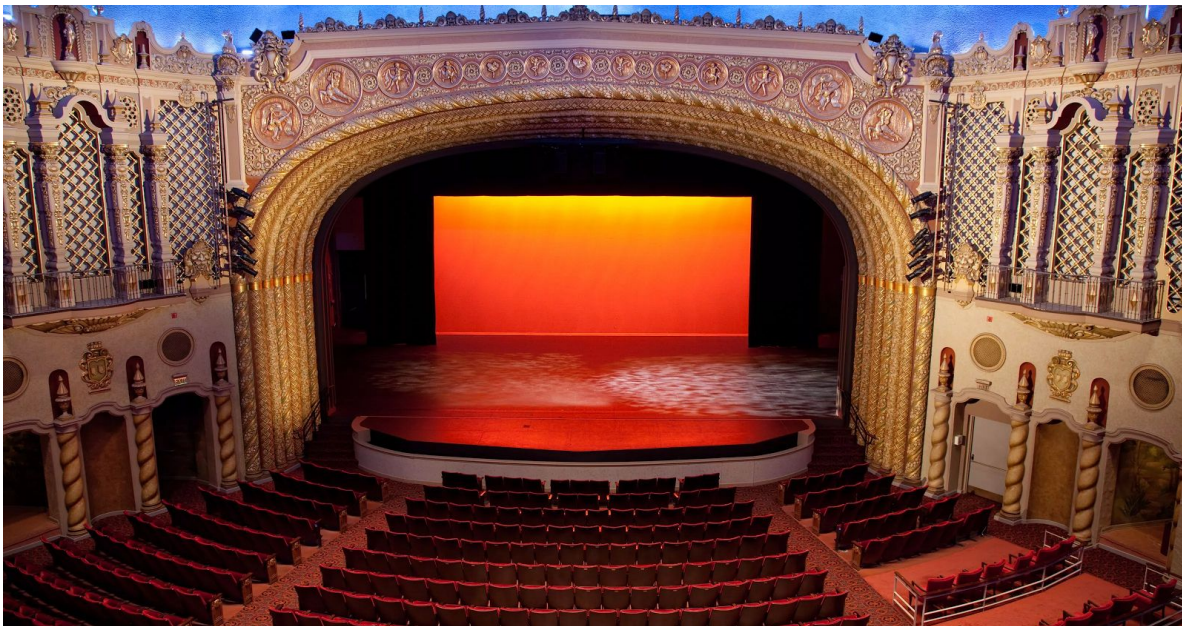

YAGP 2018 Phoenix, AZ

Important Information

About the Venue:

YAGP is honored to partner with Ballet Arizona for our workshops, and to conduct semi-final performances on the professional stage at the historic Orpheum Theatre. The studios are located 3 miles, or about a 10-minute drive from the theater. This is a good semi-final location for those who are planning to fly. Please keep in mind that hotel availability is scarce because of a citywide event going on that weekend.

Theater:

Theater: Orpheum Theatre

Address: 203 W Adams St, Phoenix, AZ 85003

Website: <https://www.phoenixconventioncenter.com/orpheum-theatre>

Stage Size: 50' x 26'

Auditorium Size: 1364 seats

Nearby restaurants: A variety of options within walking distance from Theater

Parking: Wells Fargo History Museum parking garage nearby and is located on 1st Avenue and W Adams St, it is half a block away from the theater. Parking is available daily for $3 per hour with a maximum limit of $12.