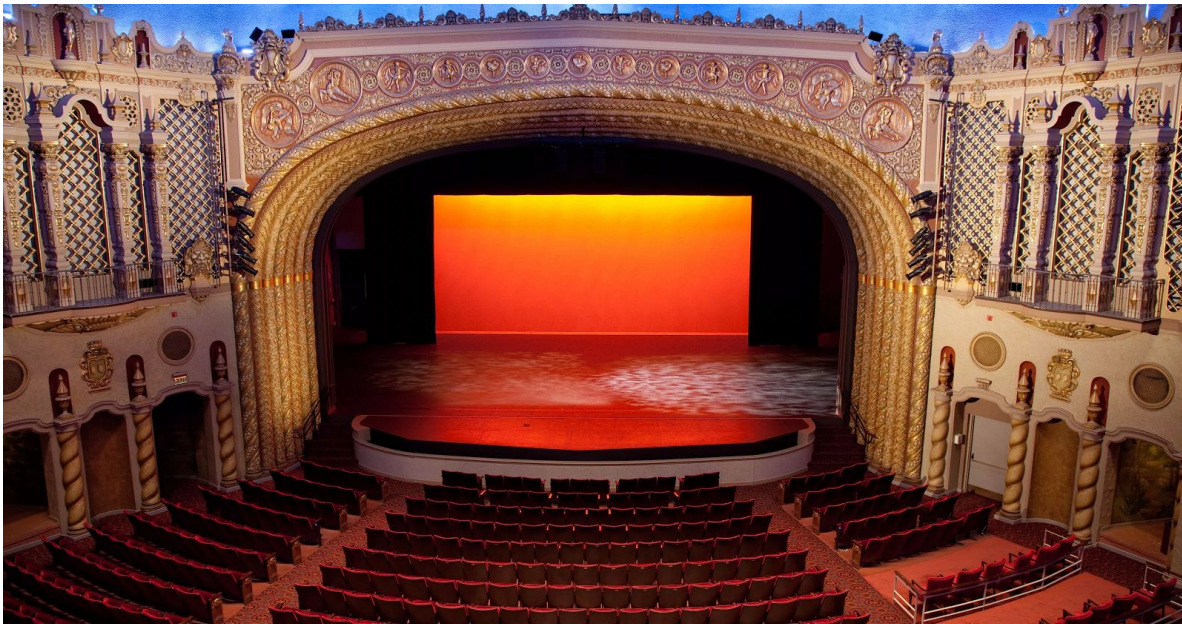

YAGP 2018 Phoenix, AZ

Important Information

About the Venue:

YAGP is honored to partner with Ballet Arizona for our workshops, and to conduct semi-final performances on the professional stage at the historic Orpheum Theatre. The studios are located 3 miles, or about a 10-minute drive from the theater. This is a good semi-final location for those who are planning to fly. Please keep in mind that hotel availability is scarce because of a citywide event going on that weekend.

Theater:

Theater: Orpheum Theatre

Address: 203 W Adams St, Phoenix, AZ 85003

Website: <https://www.phoenixconventioncenter.com/orpheum-theatre>

Stage Size: 50' x 26'

Auditorium Size: 1364 seats

Nearby restaurants: A variety of options within walking distance from Theater

Parking: Wells Fargo History Museum parking garage nearby and is located on 1st Avenue and W Adams St, it is half a block away from the theater. Parking is available daily for $3 per hour with a maximum limit of $12.