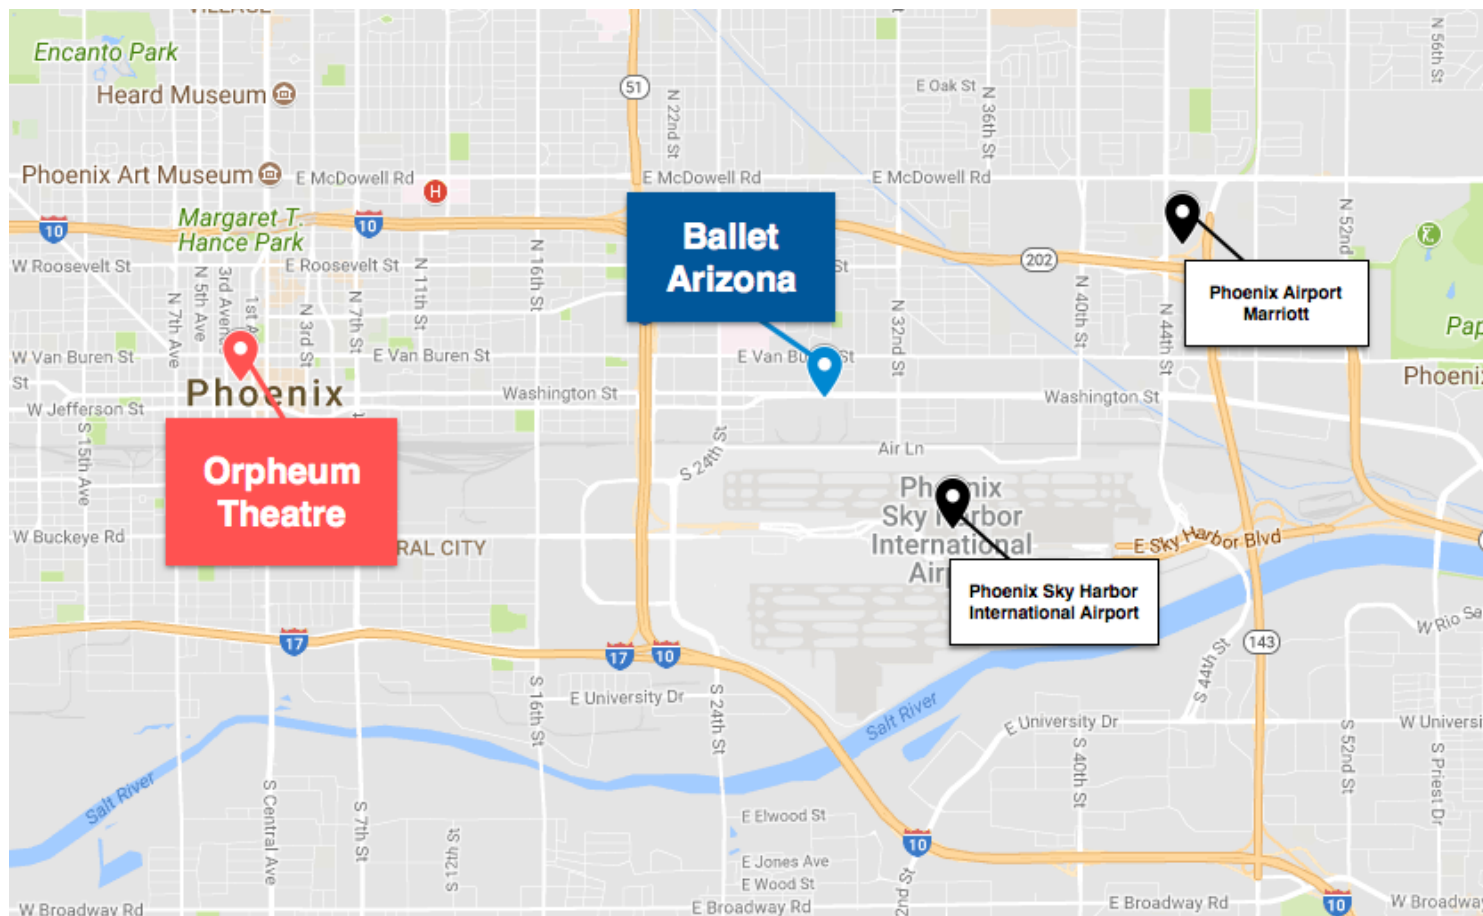

Distances:

Distance between theater and studios: 4 miles approximately 12 minute drive

Distance from airport to theater: 6 miles approximately 11 minute drive

Distance from airport to studio: 2 miles approximately 6 minute drive

Distance from airport to hotel: 6 miles approximately 10 minute drive

Distance from hotel to theater: 7 miles approximately 15 minute drive

Distance from hotel to studios: 3 miles approximately 10 minute drive

Dining:

Theater - Nearby lunch options:

The Counter - $$, 0.2 miles away

Hours of Operation: Mon to Sat 11:00 AM - 9:00 PM, Sun 12:00 PM - 6:00 PM

Website: <http://www.thecounter.com/>

Cuisine: Burgers

Address: 50 N Central Ave, Phoenix, AZ 85004

Phone Number: (602) 466-3411

Starbucks - $$, 0.2 miles away

Hours of Operation: Mon to Fri 5:00 AM - 8:30 PM, Sat 5:30 AM - 8:30 PM, Sun 5:30 AM - 7:30 PM

Website:

<https://www.starbucks.com/store-locator/store/70052/1st-washington-cityscape-50-w-jefferson-street-phoenix-az-850032321-us>

Cuisine: Coffeeshop

Address: 50 W Jefferson St #170, Phoenix, AZ 85003

Phone Number: (602) 340-0455