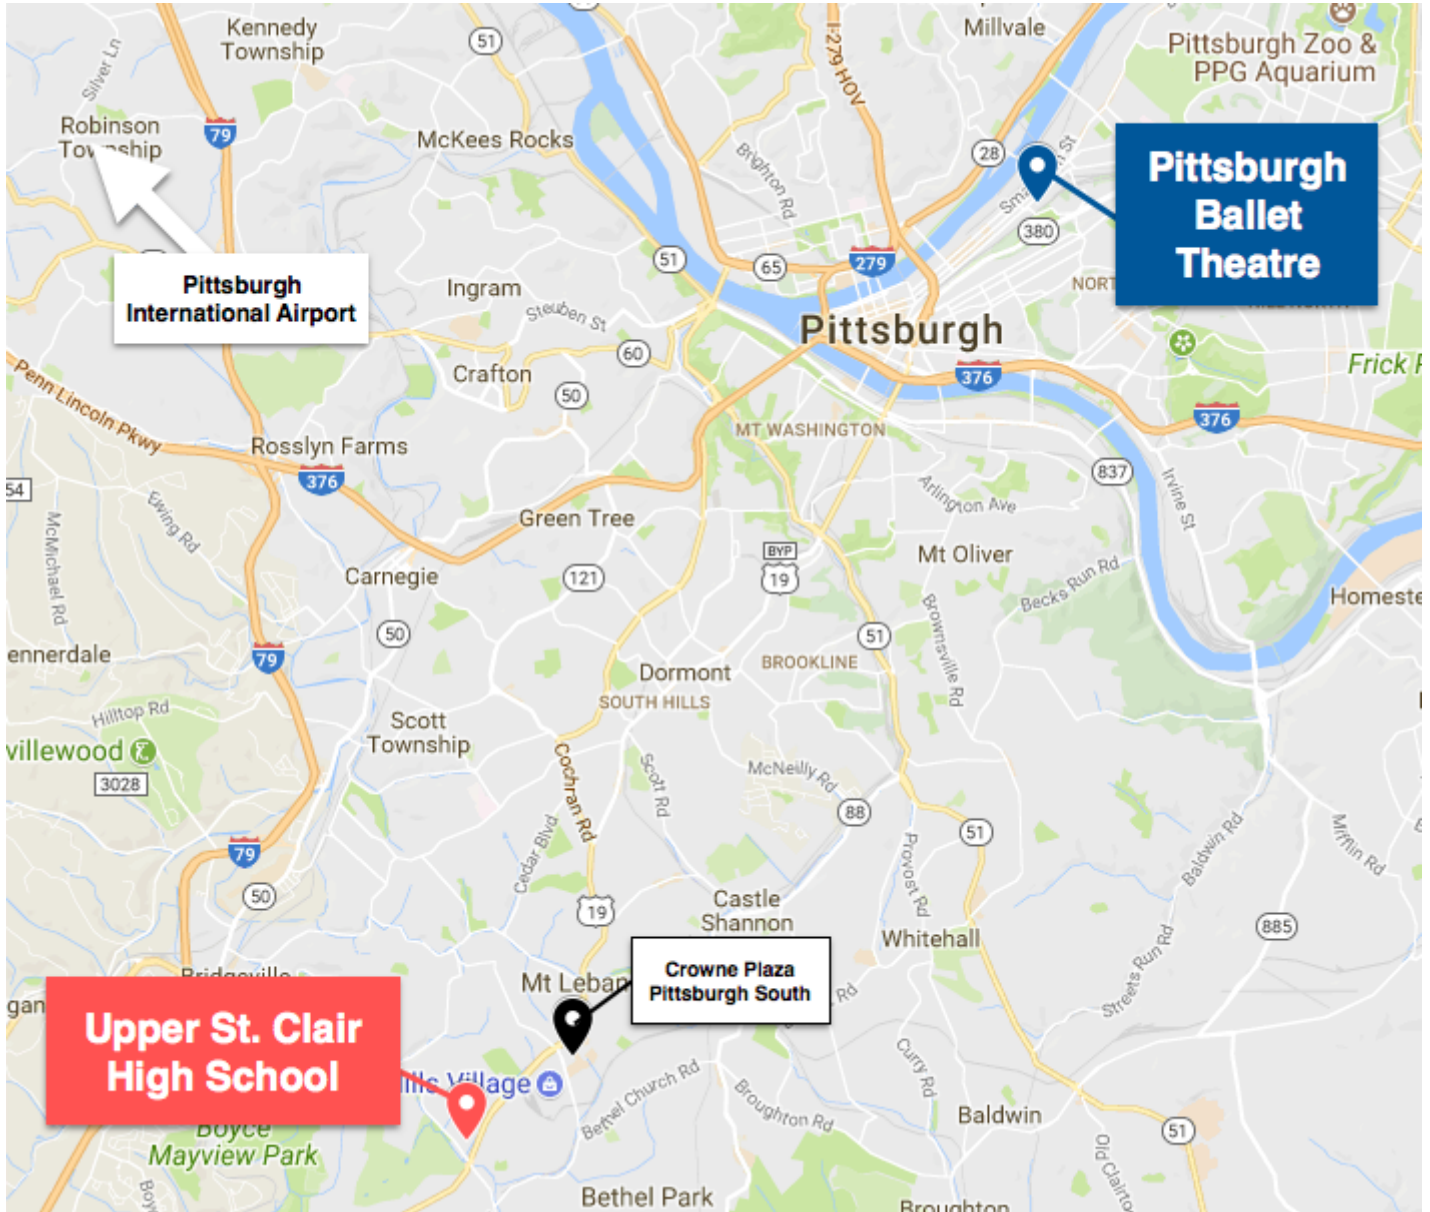

Distances:

Distance between theater and studios: 12 miles, approximately 30 minute drive

Distance from airport to theater: 22 miles, approximately 30 minute drive

Distance from airport to studios: 22 miles, approximately 30 minute drive

Distance from airport to hotel: 22 miles, approximately 35 minute drive

Distance from hotel to studios: 11 miles, approximately 30 minute drive

Distance from hotel to theater: 1.8 miles, approximately 5 minute drive