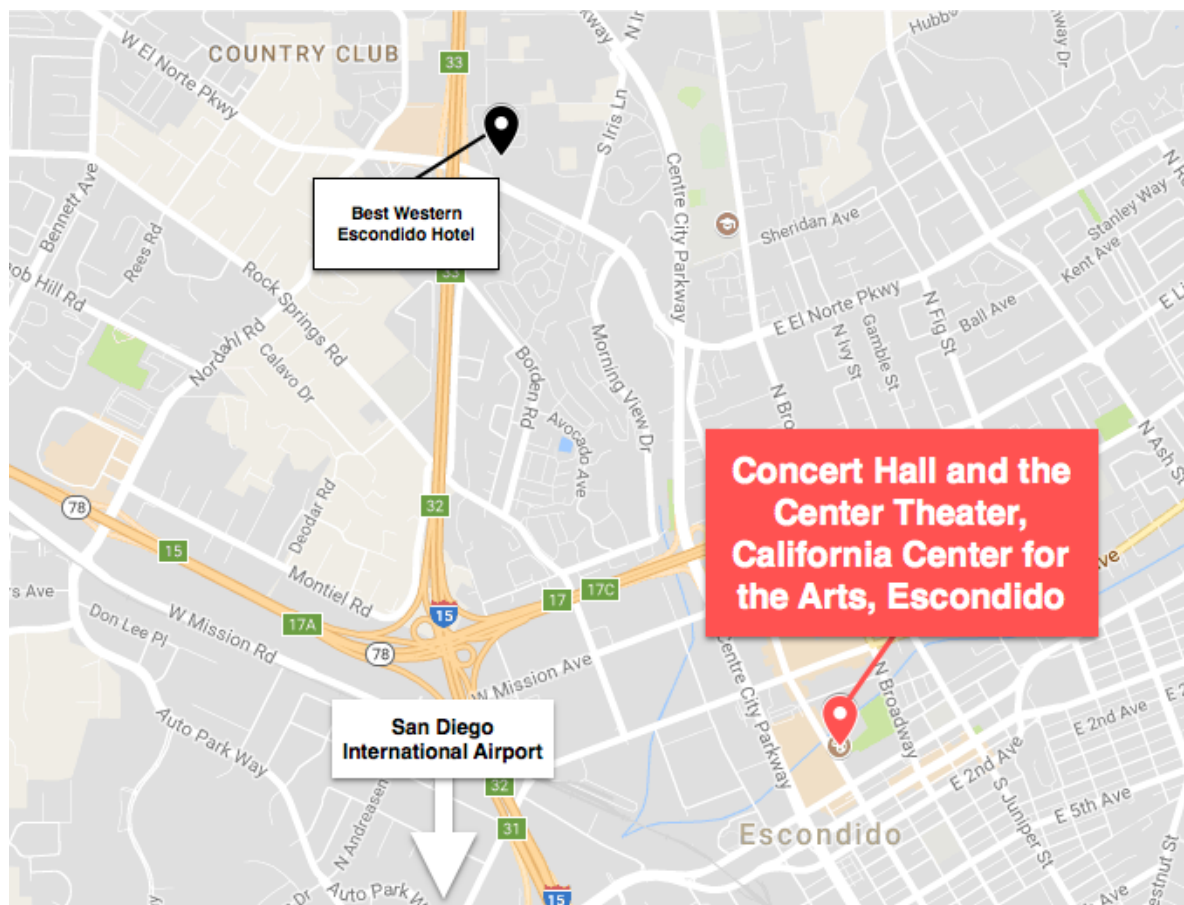

YAGP 2018 San Diego, CA

Important Information

About the Venue:

Lovingly called “the art & soul” of the San Diego community, the professional California Escondido Center for the Arts complex hosts concerts & performances, museum exhibits, education programs & special event venues. This event is very convenient, with all competition events at the same location, and free parking available onsite. There are a few restaurant options nearby, but most hotels are located a drive away. The San Diego airport is located 32 miles away, so this venue is better-suited for participants who are driving in.

Distance from Theater/Studios: 3.3 miles, approximately 10 minute drive

Parking: complimentary

Breakfast: complimentary

WiFi: complimentary

Shuttle: n/a

Book by: TBA

Reservation method: Please call (760) 740-1700 and mention YAGP to receive the special rate.

Distances:

Distance between theater and studios: Located on the same campus

Distance from airport to theater and studios: 33 miles approximately 40 minute drive

Distance from airport to hotel: 35 miles, approximately 40 minute drive

Distance from hotel to theater and studios: 3.3 miles, approximately 10 minute drive

Dining:

Theater/studio - nearby lunch options:

Arby's - \$, 0.6 miles away

Website: <http://locations.arbys.com/us/ca/escondido/320-west-mission-ave-.html>