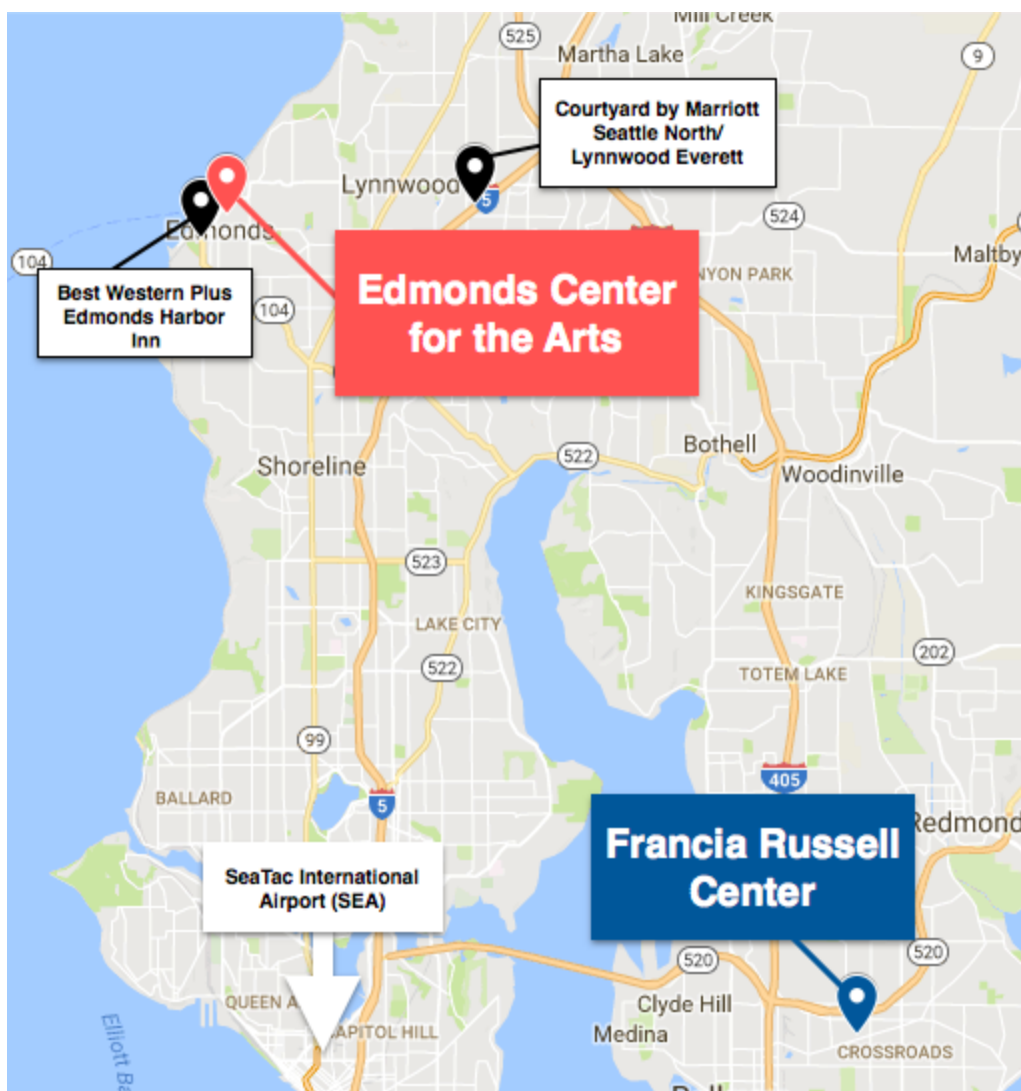

Distances:

Distance between theater and studios: 25 miles, approximately 40-minute drive

Distance from airport to theater: 30 miles, approximately 50-minute drive

Distance from airport to studios: 20 miles, approximately 30-minute drive

Distance from airport to hotel: 30 miles, approximately 45-minute drive (Best Western Plus Edmonds Harbor Inn), 30 miles, approximately 50-minute drive (from Courtyard Seattle North/Lynnwood Everett)

Distance from hotel to theater: 0.7 miles, approximately 5-minute drive (from Best Western Plus Edmonds Harbor Inn), 5 miles, approximately 15-minute drive (from Courtyard Seattle North/Lynnwood Everett)

Distance from hotel to studios: 20 miles, approximately 30-minute drive (from Best Western Plus Edmonds Harbor Inn), 20 miles, approximately 20-minute drive (from Courtyard Seattle North/Lynnwood Everett)