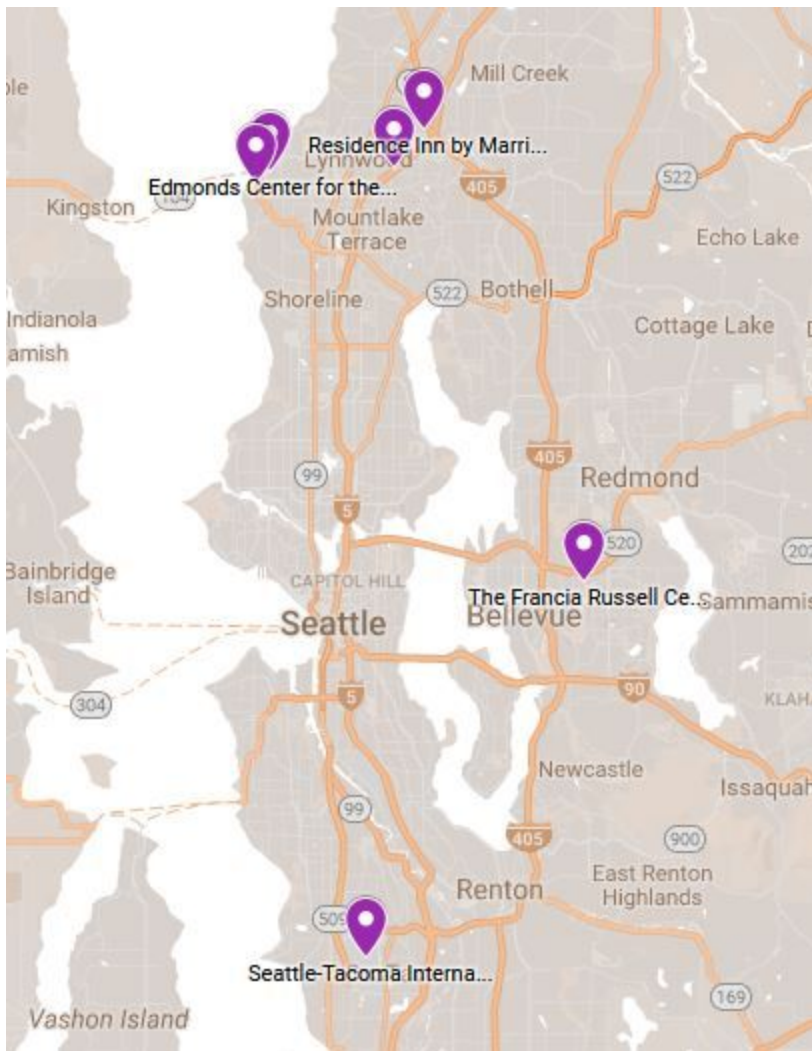

WiFi: complimentary

Shuttle: N/A

Book by: TBA

Reservation method: [Book your group rate for Youth America Grand Prix 2018](#)

Best Western Plus Edmonds Harbor Inn ★★★ SOLD OUT

Address: 130 W Dayton St, Edmonds, WA 98020

Distance from airport to hotel: 30 miles, approximately 45-minute drive (Best Western Plus Edmonds Harbor Inn), 30 miles, approximately 50-minute drive (from Courtyard Seattle North/Lynwood Everett), 32.9 miles, approximately 38 minute drive (from Residence Inn)

Distance from hotel to theater: 0.7 miles, approximately 5-minute drive (from Best Western Plus Edmonds Harbor Inn), 5 miles, approximately 15-minute drive (from Courtyard Seattle North/Lynwood Everett), 6.4 miles, approximately 20 minute drive (from Residence Inn)

Distance from hotel to studios: 20 miles, approximately 30-minute drive (from Best Western Plus Edmonds Harbor Inn), 20 miles, approximately 20-minute drive (from Courtyard Seattle North/Lynwood Everett), 18.7 miles, approximately 25 minute drive (from Residence Inn)