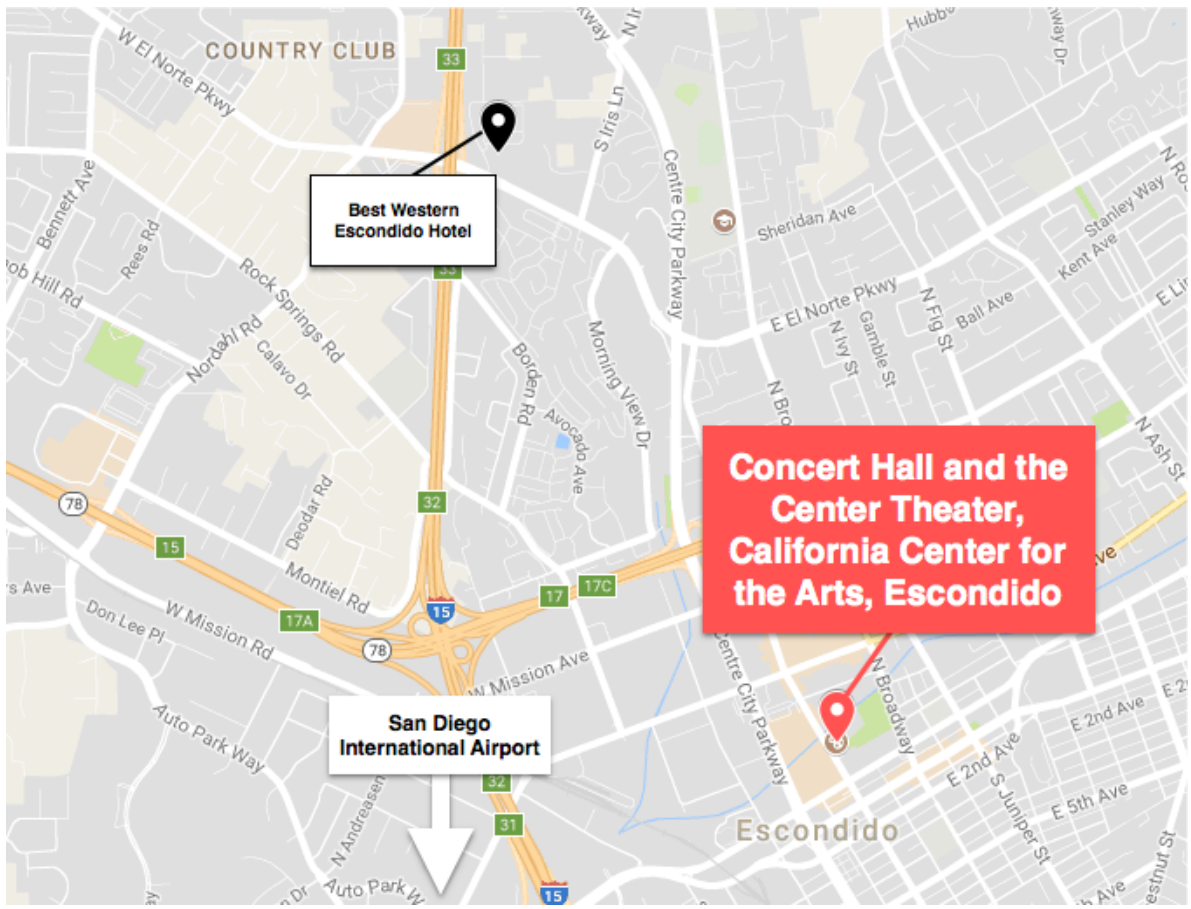

**Best Western
Escondido Hotel**

**Concert Hall and the
Center Theater,
California Center for
the Arts, Escondido**

**San Diego
International Airport**

Escondido