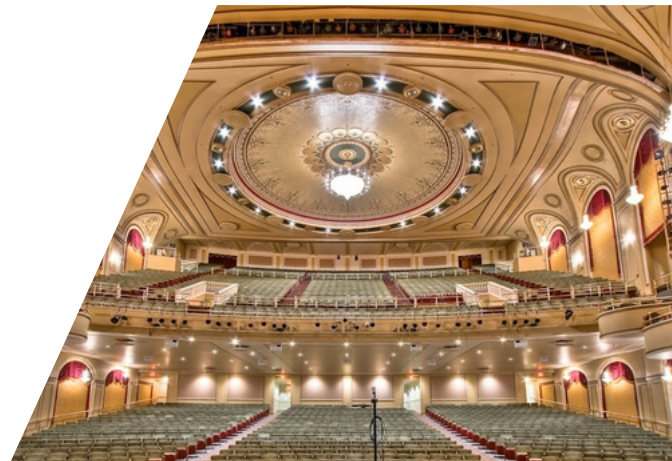

**Parking:** Please park on designated lots: [LINK](#)

The Hanover Theatre is an opulent, recently restored performing arts space, located in downtown Worcester, with many dining and entertainment options nearby. There are several hotel options within walking distance. Worcester is 48 miles, or about 1- hour drive away from Boston and from Logan Airport. This venue is suggested for those who are driving within the Northeast area.